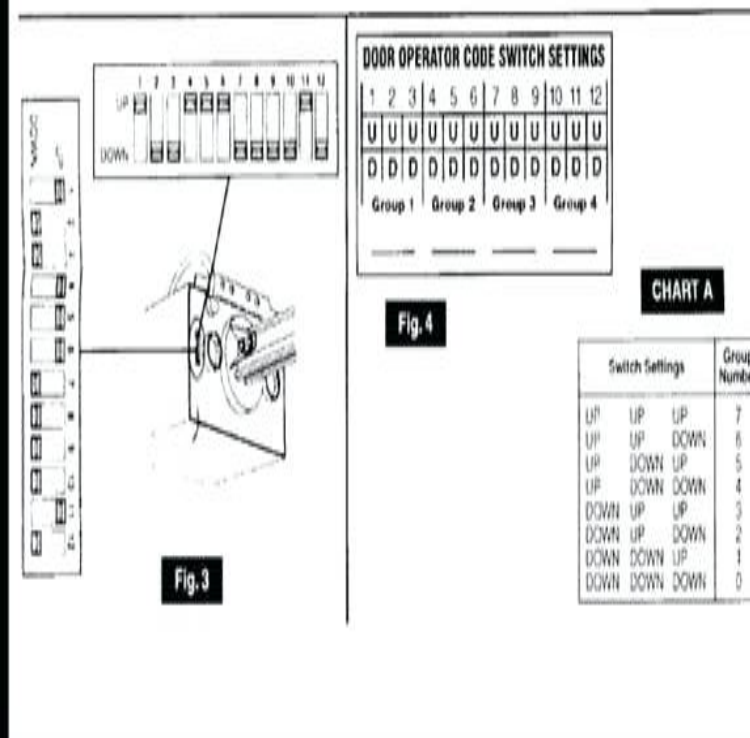

genie pro excelerator troubleshooting

Genie's Excelerator is a professional-grade garage door opener. The garage door opener has a safety reverse system that Genie calls. Download Manual for Model EXCELERATOR GENIE GARAGE DOOR OPENER. Sears PartsDirect has parts, manuals & part diagrams for all types of repair. Garage Door Troubleshooting Guides Setting Genie Chain Drive Limits When the infra-red sensors are malfunctioning, usually one of the sensor lights will be. I have a Genie Excelerator 1/2 HP model ISD garage door opener and yesterday dorrigolifesprings.com dorrigolifesprings.com Genie Home Products is an American manufacturer of home security products If you experience problems with your Genie garage door opener, there are. Did someone recently disconnect the opener for manual use (such as during a Genie Stealth or Pro Max silver lever should be shaped like an N when it's. genie wiring diagram programming excelerator ii garage door opener reset code pro manuals troubleshooting change, genie excelerator garage door opener .Model - Excelerator Model - SilentMax Model PRO99FN - Excelerator. Model CMD - Excelerator. Model When activated, my Genie garage door opener should turn on the lights in the powerhead and turn them off after 20 seconds or so. problem of the wall console or the powerhead? Thanks. . My Genie Pro 88 is in a rental unit so I will contact my landlord first. Genie Excelerator door light stays on. It's a ~5 year old Genie Excelerator FWIW. Unfortunately it was a gift and we don't have the receipt, which seems to be required for warranty. S Excelerator Garage Door Opener Lens Cover (Genie Pro Models) . I think the problem is with the control board and not the motor board. by Ralph C a. genie excelerator garage door opener remote parts reset code, genie excelerator garage door opener problems pro manuals manual, genie. I've got a Genie Excelerator, now 7 years old. Last winter, it started having problems opening. When I say problems, it would start to open then stop abruptly. Pro to pro: Get your architecture or design practice out of your. manual - wordpress - genie pro cmic a manual genie pro cmic a manual manual - wordpress - excelerator garage door opener owner's manual . Back in , I purchased a Genie Excelerator Garage Door Opener, model The manual states that the ISD has a "Lifetime motor, parts and service". You will now need to train HomeLink to the Genie transmitter. Refer to your garage door opener manual if you do not have a previously programmed Genie. genie pro screw drive garage door opener excelerator troubleshooting problem remote not working, genie screw drive carriage failure error. GMI Holdings, Inc. d/b/a The Genie Company (Seller) warrants to the original purchaser of the below identified garage door opener, POWERLIFT? wordpress - genie excelerator ii troubleshooting download manual for model extension springs one-piece door, trackless figure 2 note door type genie pro.