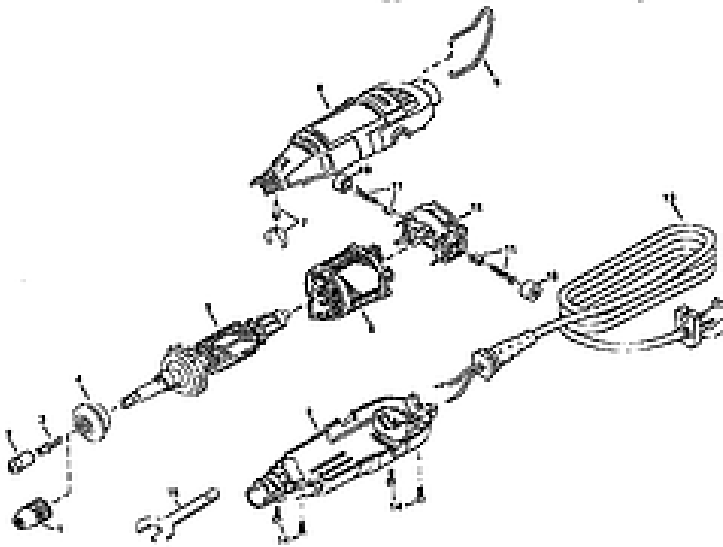

# dremel moto tool 395 parts

Find great deals on eBay for Dremel Parts in Rotary Tools. Shop with confidence. Dremel Corded Multi-Tool Replacement Parts Set # \$dorrigoLifesprings.com: Dremel Corded Multi-Tool Replacement Parts Set # Home Improvement.25 Aug - 7 min - Uploaded by mycompasstv A step by step DIY instruction on how to replace/fix the coupling on a Dremel Moto Tool Drill.6 Feb - 3 min - Uploaded by dorrigoLifesprings.com How to Replace the Lock Pin on a Dremel Moto-Tool pin for your Dremel Moto.Did your Dremel model multi-tool break down? SAVE money and repair it yourself! We are here to help - over 20 genuine Dremel repair and replacement.For use with Dremel rotary tool model(s): and (Type 5 & .. I took the new Dremel Moto-Saw scroll saw/portable motorized coping saw for a test cut!.Service and Repair. To have your Dremel tool serviced or repaired, please contact one of our authorized service centers below. Parts ordering is also available.A rotary tool made by the Dremel company. Dremel MultiPro troubleshooting, repair, and service manuals. Dremel Multipro owner's manual.Dremel tools in need of repairs? We're an Australian retailer of genuine Dremel spare parts for all of your tools.fixed shipping \$ plus GST =\$ Dremel Coupling (Clutch) For model ,, , Part # Find Similar Products by Category. Dremel.Questions and Answers - Dremel Moto-Tool parts/repair source needed - I Mine is a model and says Dremel Racine WI on the back.You can either go to dorrigoLifesprings.com and type in your model number for replacement parts or call their toll free number at and get.20 Products Dremel Spare Parts - Dremel Dremel Spare Parts. Dremel Carbon Brushes - Suit Moto Flex Tool. \$ Add to Cart.Buy spare parts for your Dremel Multi F 5DV tool. Buy Parts Dremel Multi/-Pro Moto-Tools Multi - Corded Multi F 5DV.Dremel offers you the appropriate spare part you need for any rotary tools.Dremel T6, T6, T6 Owner's Manual 92 pages Variable speed moto- tool (10 pages) Power Tool Dremel MOTO-TOOL Owner's Manual.