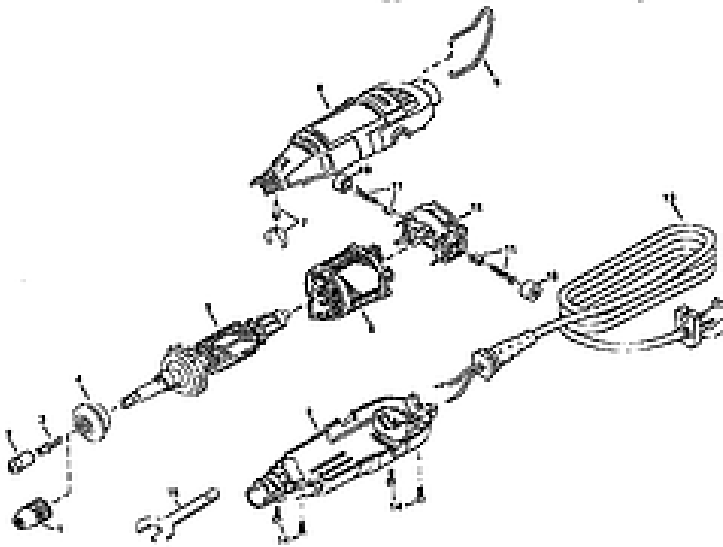

# dremel moto tool 395 parts

Find great deals on eBay for Dremel Parts in Rotary Tools. Shop with confidence. Dremel Corded Multi-Tool Replacement Parts Set # \$dorrigolifesprings.com: Dremel Corded Multi-Tool Replacement Parts Set # Home Improvement.25 Aug - 7 min - Uploaded by mycompasstv A step by step DIY instruction on how to replace/fix the coupling on a Dremel Moto Tool Drill.6 Feb - 3 min - Uploaded by dorrigolifesprings.com How to Replace the Lock Pin on a Dremel Moto-Tool pin for your Dremel Moto.Did your Dremel model multi-tool break down? SAVE money and repair it yourself! We are here to help - over 20 genuine Dremel repair and replacement.For use with Dremel rotary tool model(s): and (Type 5 & .. I took the new Dremel Moto-Saw scroll saw/portable motorized coping saw for a test cut!.Service and Repair. To have your Dremel tool serviced or repaired, please contact one of our authorized service centers below. Parts ordering is also available.A rotary tool made by the Dremel company. Dremel MultiPro troubleshooting, repair, and service manuals. Dremel Multipro owner's manual.Dremel tools in need of repairs? We're an Australian retailer of genuine Dremel spare parts for all of your tools.fixed shipping \$ plus GST =\$ Dremel Coupling (Clutch) For model ,, , Part # Find Similar Products by Category. Dremel.Questions and Answers - Dremel Moto-Tool parts/repair source needed - I Mine is a model and says Dremel Racine WI on the back.You can either go to dorrigolifesprings.com and type in your model number for replacement parts or call their toll free number at and get.20 Products Dremel Spare Parts - Dremel Dremel Spare Parts. Dremel Carbon Brushes - Suit Moto Flex Tool. \$ Add to Cart.Buy spare parts for your Dremel Multi F 5DV tool. Buy Parts Dremel Multi/-Pro Moto-Tools Multi - Corded Multi F 5DV.Dremel offers you the appropriate spare part you need for any rotary tools.Dremel T6, T6, T6 Owner's Manual 92 pages Variable speed moto- tool (10 pages) Power Tool Dremel MOTO-TOOL Owner's Manual.