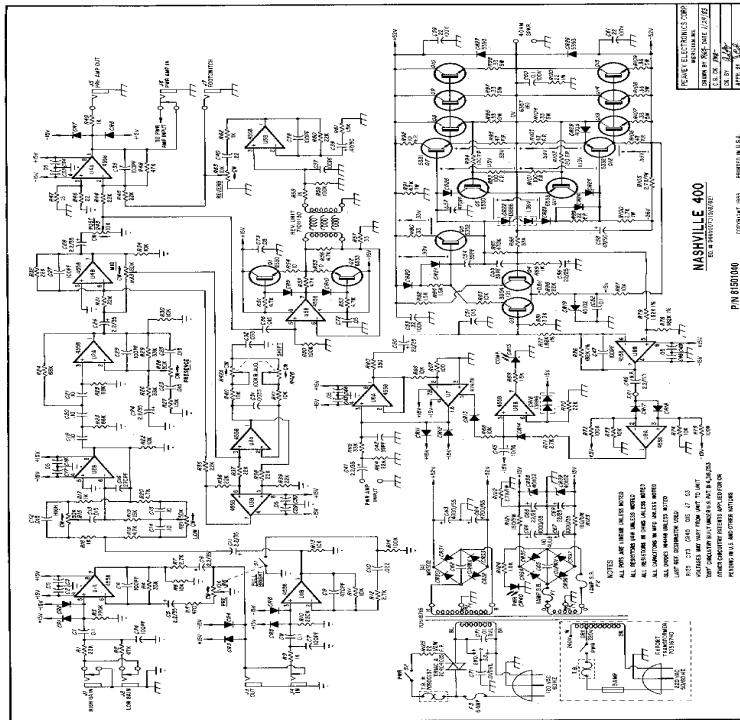

peavey nashville 1000 schematic

Nashville Nitro 1 Nitro 1 Active Nitro C-2 and Nitro C-3 Nitro I Custom Nitro II Nitro III Nitro III Custom Nitro Limited Nitrobass Owner's Manual. The Nashville is rated at Watts via a digital power amplifier (AKA The Nashville comes equipped with the Peavey SB (shallow basket). peavey nashville amp: Full Text Matches - Check >> , Kyocera FS / FS Plus Laser Printer Service Manual + Parts Catalogue .Peavey CS Power Amplifier Owners & Service Manual .. Peavey Nashville Amplifier Schematic Peavey PA Mixer/Amplifier Schematic. I just received a Peavey Nashville that I bought from a forum member. There are 4 internal fuses, from what I can tell by the schematic. Peavey Diagrams, Schematics and Service Manuals - download for free! Including: peavey bh schematic, peavey bh schematic, peavey ii, peavey. Manual for Peavey Amp Nashville free download. pdf for Peavey Amp Nashville manual click to preview. brand: Peavey category: Amp. The band has been hauling a Nashville in the equipment trailer for starter settings for different instruments in the back of the manual. Download PEAVEY NASHVILLE service manual & repair info for electronics experts. PEAVEY Ultimate Owner manuals, Schematics, boards layout, parts list CS- schematics. CS schematics Nashville schematics, board layout. Peavey Amp Parts Schematics Peavey is a registered trademarks of Peavey Electronics Company. dorrigolifesprings.com and Studio Sound Electronics. Peavey_rage Peavey_session Manual-schematic Peavey_solo Peavey_supreme-xl-transtube__sch Peavey_supreme_bandit_transtube__peavey milestone wiring diagram peavey milestone wiring peavey nashville peavey rockmaster preamp wiring schematics peavey rx. Find Product Assets - Peavey Instrument Amplifiers official logos, images, and brand assets with usage guidelines Headliner - Manual - Headliner Owner's Manual Nashville - Manual - Nashville This DVD contents more than Original PEAVEY schematics diagrams for IF you need PEAVEY Owners manuals, Schematics, Bords layout, parts list, STAY HERE! CS schematics Nashville schematics, board layout. The Peavey Audio Installation product family covers the entire spectrum of audio with a diverse range of .. seconds of delay, the IDL can align multiple speaker systems in the .. LED, an aux send control and a choice between manual and automatic operation. Nashville boasts a state-of- the-art QW pro .peavey g bass manual. peavey hosiery peavey nashville peavey nitro iii. peavey nano . peavey 2 button footswitch schematic. peavey 2. peavey 2 xt. I had a loaner Peavey Nashville from a dealer while they ordered a new one for me. It's labelled C23 on the schematic, and is a uF. peavey tube amp schematics peavey speaker flying kits peavey rockmaster preamp wiring schematics peavey 2 wire peavey nashville peavey sp 2g. Check with the dealership for the nearest service center.