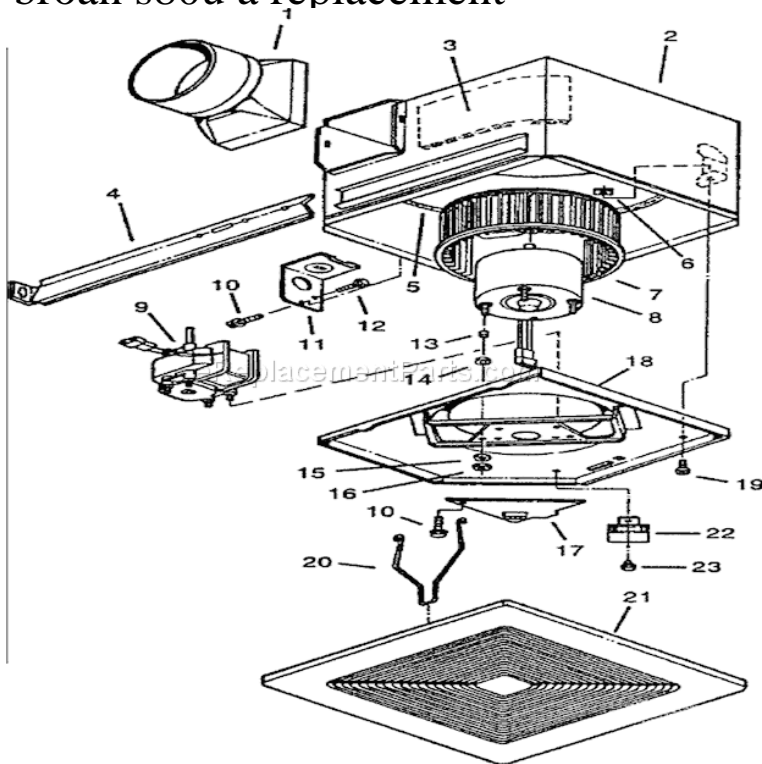

broan s80u a replacement

Welcome to the Broan-NuTone Parts Store. We offer original replacement and repair parts for most Broan and NuTone ventilation fans, range hoods and other. Products 1 - 20 of 73 Broan Nutone Exhaust Fan Motor Replacement Replaces Use with S80U Exhaust Fans Mounting: Back Studs With Wire Harnes. Find great deals for Broan S80u S80lu Replacement Vent Fan Motor # Amps RPM Volts. Shop with confidence on eBay!. Find great deals for Amps S80lu Broan Vent Replacement v Motor S80u Fan RPM. Shop with confidence on eBay!. Buy Broan S80U, S80LU Replacement Vent Fan Motor # , amps RPM V at dorrigolifesprings.com Works with some discontinued 80 CFM ventilation fans (may apply to certain revisions of models , and others); 80 CFM; For rooms up to 70 sq. ft. Need to fix your S80U Ventilation Fan? Broan S80U Ventilation Fan Parts do i need to loosen the wheel on a replacement motor blower assembly and how. Broan Bath Fan Model S80U Parts - Shop online or call Fast shipping. Open 7 days a week. day return policy. NuTone Broan Motor Assembly This Broan replacement motor assembly S fits the following NuTone /Broan models: S80LU S80U. Suggested replacement reference for: , A, Broan S80U, S80LU Replacement Vent Fan Motor # , amps RPM. Bath Fan Upgrade Kit. The Broan bath fan upgrade kit lets you convert your old bath fan to a brand new unit in just 10 minutes. Improve performance, reduce . Are you interested in purchasing Broan S80U, S80LU Replacement Vent Fan Motor # , amps, RPM, volts and you. Are you interested in purchasing Broan S80U, S80LU Replacement Vent Fan Motor # , amps, RPM, volts and you simply want to get the. Appliance manuals and free pdf instructions. Find the user manual you need for your home appliance products and more at ManualsOnline. Broan S80U, S80LU Replacement Vent Fan Motor # , amps, RPM, volts in Fan Motors.