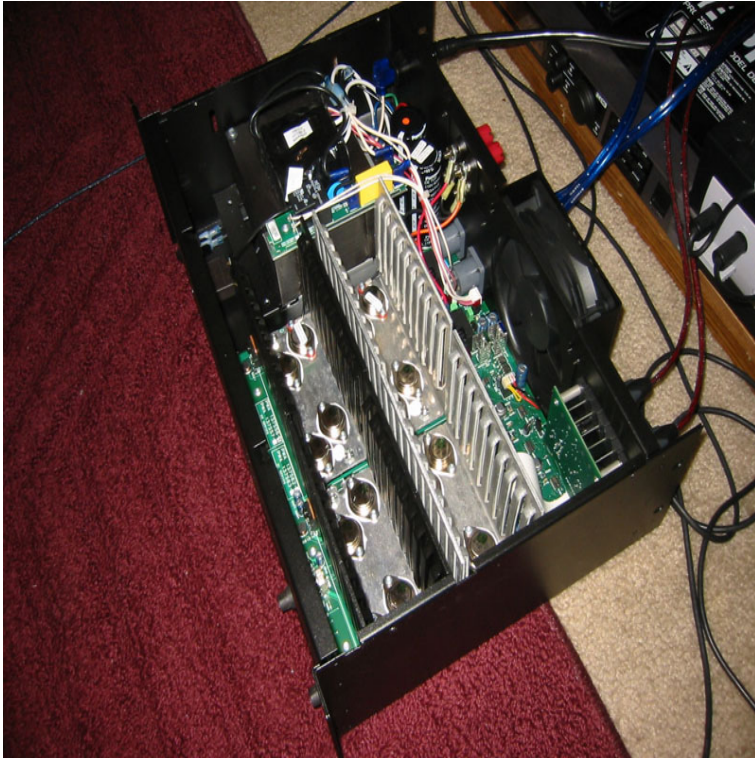

ce 1000

Master Photo: CE SERVICE PLAN 3 YEAR - CE 3-Year SLA Purchasing Plan for CE, Priced per Year for 3 Years
Master Photo: CE- Find great deals for Crown CE Rack Mount Power Amplifier (). Shop with confidence on eBay!.Only at Sweetwater! ? 0% Financing, ? FREE Shipping, and ? FREE Warranty for your Crown CE!.CE C E S E R I E S. The CE Series of Crown amplifiers are professional tools designed and built for professional use. Engineered and manu- factured by .Hey all, looking at a crown ce for \\\ and wondering if it will meet my expectations. I'm looking for a decent sounding amp for my home set.SAMWHA CE/63PHT Capacitor: electrolytic; THT; uF; 63VDC; O16x25mm; Pitchmm - This product is available in Transfer Multisort Elektronik.View and Download Crown CE specifications online. CE SERIES. CE Amplifier pdf manual download. Also for: Ce View and Download Crown CE operation manual online. CE Series. CE- Amplifier pdf manual download. Also for: Ce Buy Winegard CE Single Cable Entry Plate: Distribution - dorrigolifesprings.com ? FREE DELIVERY possible on eligible purchases.The meaning of AD is Anno Domini or Year of our Lord referring to the year of Christ's birth. The meaning of BC is Before Christ. CE is a recent.Specifications. Power output: watts per channel into 8? (stereo), W into 8? (mono). Frequency response: 20Hz to 25kHz. Total harmonic distortion: %.Quick Reference Guide. Quick Reference Guide. Support & Downloads. CE Not your product? FAQs & Troubleshooting Manuals Consumables &.CE Orientation to Engineering and Surveying Professions. 1 Class Hours 0 Laboratory Hours 1 Credit Hours Introduction to the professional practice and.Thank you for choosing the Graphtec CE cutting plotter. This cutting plotter employs a digital servo drive system to achieve high-speed and.Heiber + Schroder Maschinenbau GmbH Leading manufacturer for window patcher, window patching, windowpatching machines, display making, carton.The CE card provides four IEEE-compliant, Mbps ports. The CE- card can operate with the XC10G, XC-VXCG, or XCVT.Wenzelite Rehab, Seat for use with CE , \$More Views. CE BK; Figure A; CE B; CE NBL CE BK, Adult, Silver Vein, 29" - 36", 17", " (W) x 25" (D), 16 lbs. lbs. 1/bx.Drive Bariatric Anterior Safety Roller CE is Ideal for patients with limited hand function and/or limited cognizance.Moisturizer Cann-Ease 1 oz. Tube Unscented Gel US Pharmacal CE