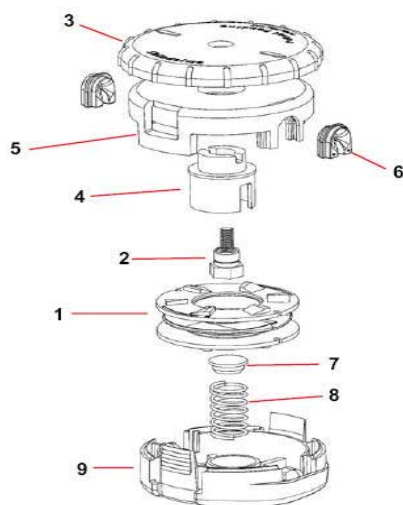

speed feed 450 parts

P/N 28820-11000

8MM LH

(Fits Shindaiwa C25, C27, C260, C270,
C3410, T25, T27, T260, T261, T270,
T272, T350, T3410)

Displaying SPEED-FEED Trimmer Head parts for the Shindaiwa TX - Shindaiwa String Trimmer (SN: T - T). Browse all parts. The speed-feed trimmer head is a complete replacement assembly that includes the spool, housing, cover, and associated parts. The trimmer head is sold. Buy a Shindaiwa Speed-Feed Trimmer Head [] for your Shindaiwa Lawn Equipment - This is an authentic manufacturer-approved replacement. Speed Feed Trimmer Head. The Speed-Feed trimmer head is the fastest loading bump-to-advance style head on the market. In fact, it can be reloaded. dorrigoilifesprings.com: Spring Speed Feed: Lawn Mower Parts: Garden & Outdoor. Echo E High Capacity Speed Feed Trimmer Head out of 5. dorrigoilifesprings.com: Podoy Speed-Feed Trimmer Head for Echo Replacement pack of 1 (Pls see the image indicated); This is the non-original aftermarket parts. Home > Two Cycle Parts > Trimmer Heads > Spool for Fast Feed LP # Shindaiwa: Fits: Our Fast Feed Trimmer Head. View and Download Shindaiwa Speed-Feed illustrated parts list online. Head. Speed-Feed Trimmer pdf manual download. Shindaiwa TX S/N: T - T SPEED-FEED Trimmer Head Exploded View parts lookup by model. Complete exploded views of. Your source for small engine parts, snow blowers, lawn mowers, trimmers, edgers and Echo High Capacity Speed-Feed Trimmer Head. Results 1 - 48 of Shop eBay for great deals on Shindaiwa String Trimmer Parts & Accessories. Spring & Spring Cap Fits Speed Feed Bump Head Shindaiwa . 12 Trimmer Head Eyelet F Speed Feed ,Speed Feed Large Premium Quality Nylon Head Replaces OEM: Shindaiwa : Diameter in: 4 1/2" Diameter mm: mm Fits. \$ This 1/2" LH spool trimmer head speed feed takes 30 seconds or less to load line and is designed for medium to heavy duty applications. In Stock. Cross-Fire Trimmer Line Loads in seconds without Disassembly " Head is recommended for 25cc. SHINDAIWA PARTS. WORKMATE PARTS. PORTER CABLE PARTS. Easy to feed line. NAIL GUN KITS. feature and select the ?. button at the top right of your . Strimmer/Brushcutter Accessories - Strimmer/Brushcutter Parts Great value Shindawia Echo Trimmer Head Eyelet Speed Feed R